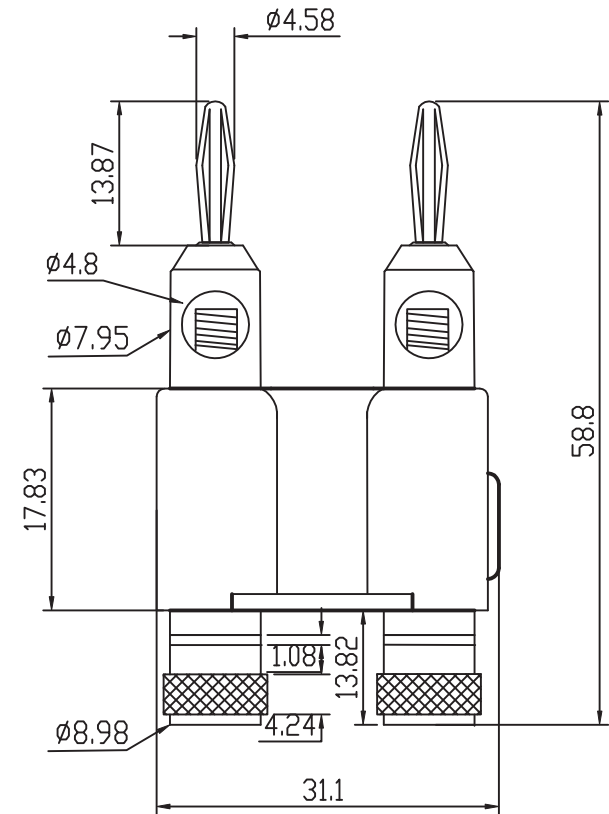

# Hosa Technology: BNA-260 Series Dual Banana Connector

Color	Model
Black	BNA-260BK
Red	BNA-260RD

\*All measurements are in millimeters unless otherwise noted