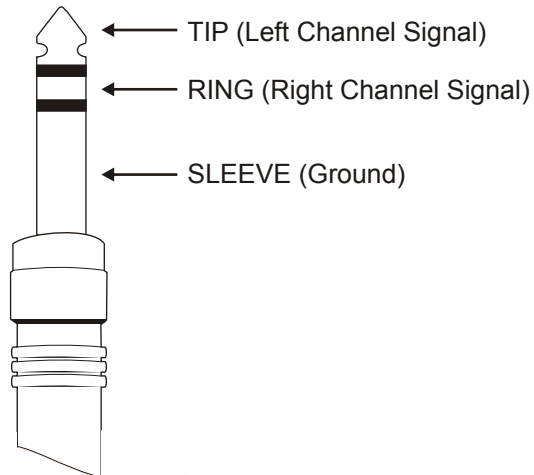

## Y Cable, 1/4 in TRS to Dual 1/4 in TRS

Colors are for illustration purposes and do not represent conductors.

**CYS-103 & CYS-105**

Hosa Technology