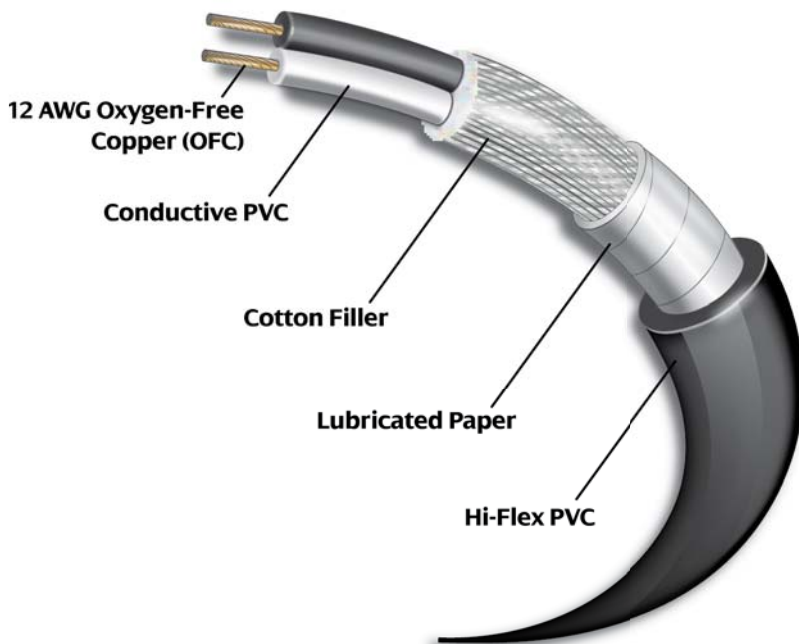

EDGE SPEAKER CABLES

Edge Series Speaker Cables 200 Series

Hosa Edge Series Speaker Cables deliver the same quality-price ratio that Hosa customers expect in a highest-quality cable. Rather than invest in hype and fancy packaging, Hosa relies upon high-quality cable and connectors by industry-leader Neutrik AG for a lifetime of dynamic, noise-free sound.

Edge speaker cables feature 12 AWG Oxygen-Free Copper (OFC) conductors to reduce resistance and provide maximum signal transfer. Each cable is terminated with genuine Neutrik® connectors—the industry standard—for the most durable and reliable connection possible.

High-quality components, combined with a name synonymous with connectivity for 30 years, result in cables that are worthy of any stage or studio.

Neutrik 1/4 in TS to Same

| speakON to Same | speakON to 1/4 in TS | 1/4 in TS to Same | Length |
|-----------------|----------------------|-------------------|--------|
| SKT-203 | SKT-203Q | SKJ-203 | 3 ft |
| SKT-205 | SKT-205Q | SKJ-205 | 5 ft |
| SKT-210 | SKT-210Q | SKJ-210 | 10 ft |
| SKT-215 | SKT-215Q | SKJ-215 | 15 ft |
| SKT-220 | SKT-220Q | SKJ-220 | 20 ft |
| SKT-225 | SKT-225Q | SKJ-225 | 25 ft |
| SKT-230 | SKT-230Q | SKJ-230 | 30 ft |
| SKT-250 | SKT-250Q | SKJ-250 | 50 ft |
| SKT-275 | SKT-275Q | SKJ-275 | 75 ft |
| SKT-2100 | SKT-2100Q | SKJ-2100 | 100 ft |