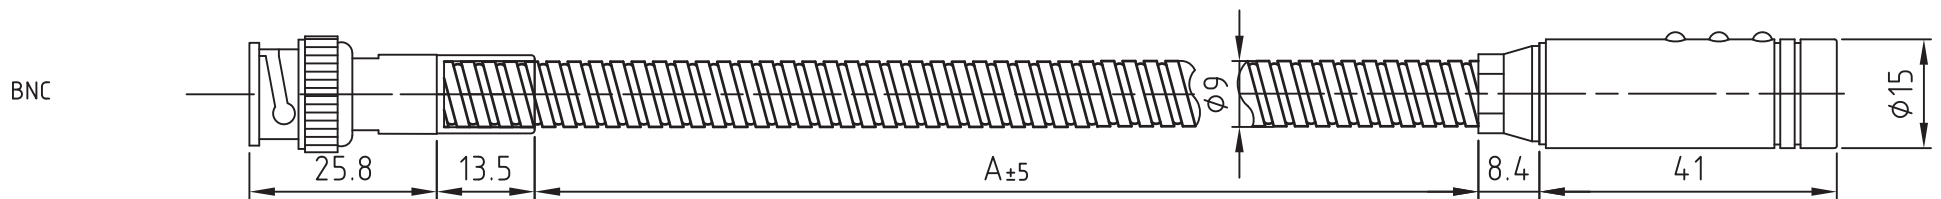

Hosa Technology: LTE-500BNC LED Console Lamp Specification

Specifications	
Series	LTE-500BNC
Lamp Type	LED
Connector Type	BNC Male
Length	15 in, 18 in
Input Voltage	12 VDC
Current Draw	53 mA
Lumens	20