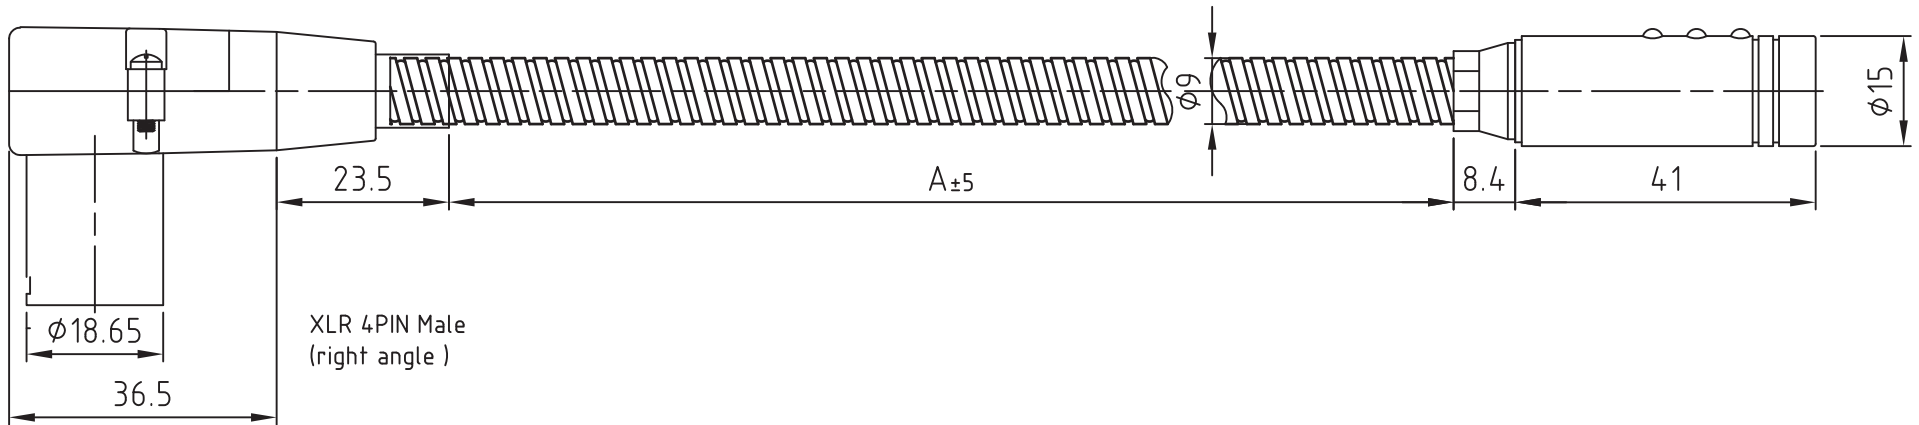

Hosa Technology: LTE-500XLR4 LED Console Lamp Specification

Specifications	
Series	LTE-500XLR4
Lamp Type	LED
Connector Type	XLR4M
Length	15 in, 18 in
Input Voltage	12 VDC
Current Draw	53 mA
Lumens	20

Pin-out
LTE-500XLR4 Series lamps work with all consoles accommodating a 4-pin console lamp