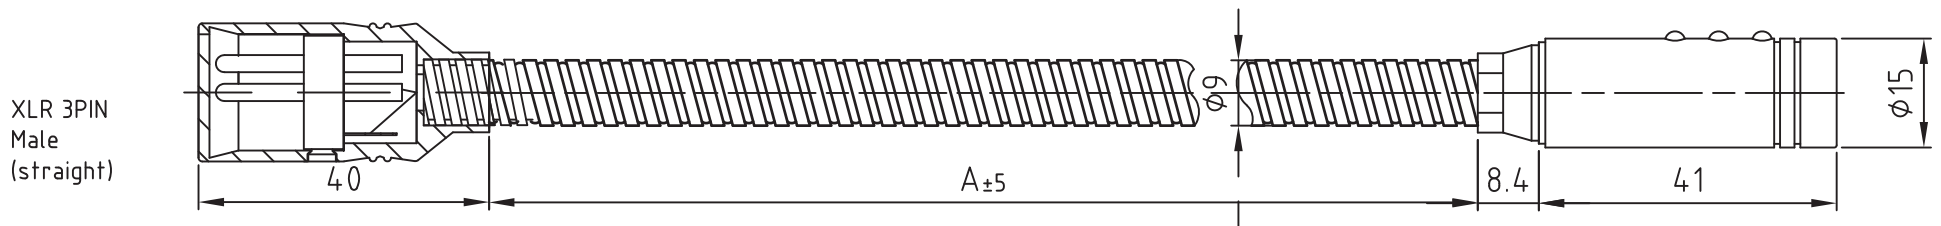

# Hosa Technology: LTE-500XLR LED Console Lamp Specification

Specifications	
Series	LTE-500XLR
Lamp Type	LED
Connector Type	XLR3M
Length	15 in, 18 in
Input Voltage	12 VDC
Current Draw	53 mA
Lumens	20

Pin-out
LTE-500XLR Series lamps work with all consoles accommodating a 3-pin console lamp