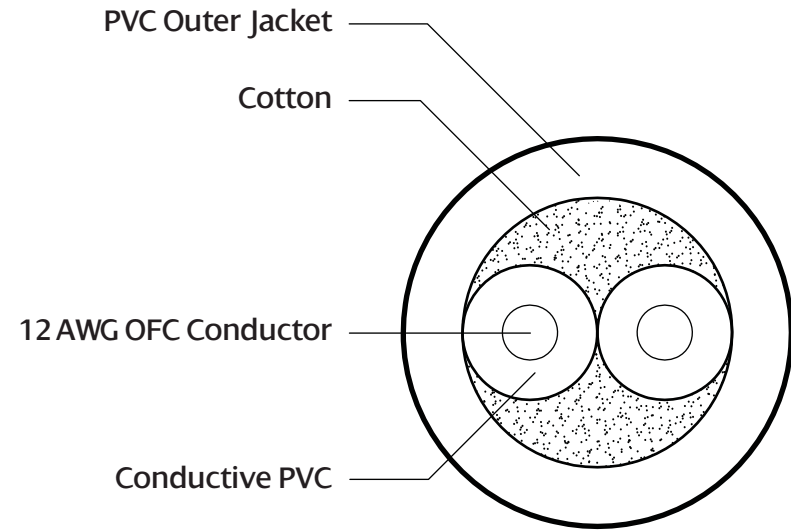

Hosa Technology: SKJ-200 Series Speaker Cable

Specifications	
Series	SKJ-200
Conductors	12 AWG x 2 OFC
Outer Diameter	10 mm
Connector 1	Neutrik 1/4 inch TS
Connector 2	Neutrik 1/4 inch TS

Length	Model
3 ft	SKJ-203
5 ft	SKJ-205
10 ft	SKJ-210
15 ft	SKJ-215
20 ft	SKJ-220
25 ft	SKJ-225
30 ft	SKJ-230
50 ft	SKJ-250
75 ft	SKJ-275
100 ft	SKJ-2100