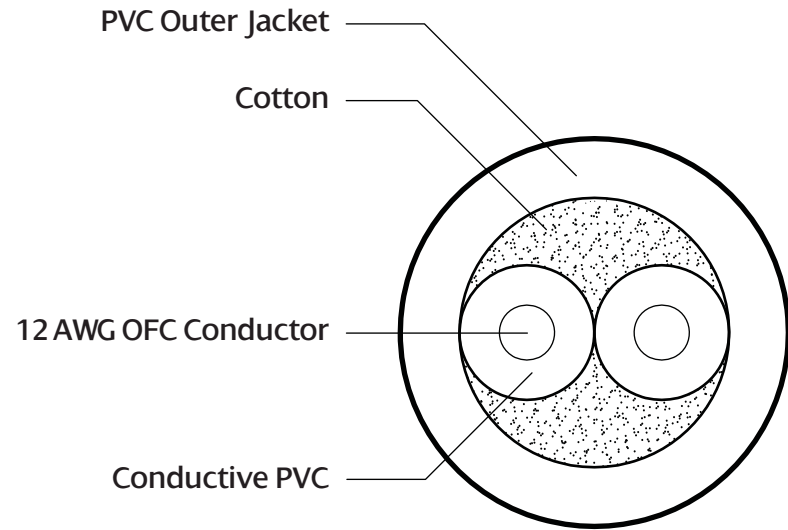

Hosa Technology: SKT-200 Series Speaker Cable

Specifications	
Series	SKT-200
Conductors	12 AWG x 2 OFC
Outer Diameter	10 mm
Connector 1	Neutrik speakON
Connector 2	Neutrik speakON

Length	Model
3 ft	SKT-203
5 ft	SKT-205
10 ft	SKT-210
15 ft	SKT-215
20 ft	SKT-220
25 ft	SKT-225
30 ft	SKT-230
50 ft	SKT-250
75 ft	SKT-275
100 ft	SKT-2100