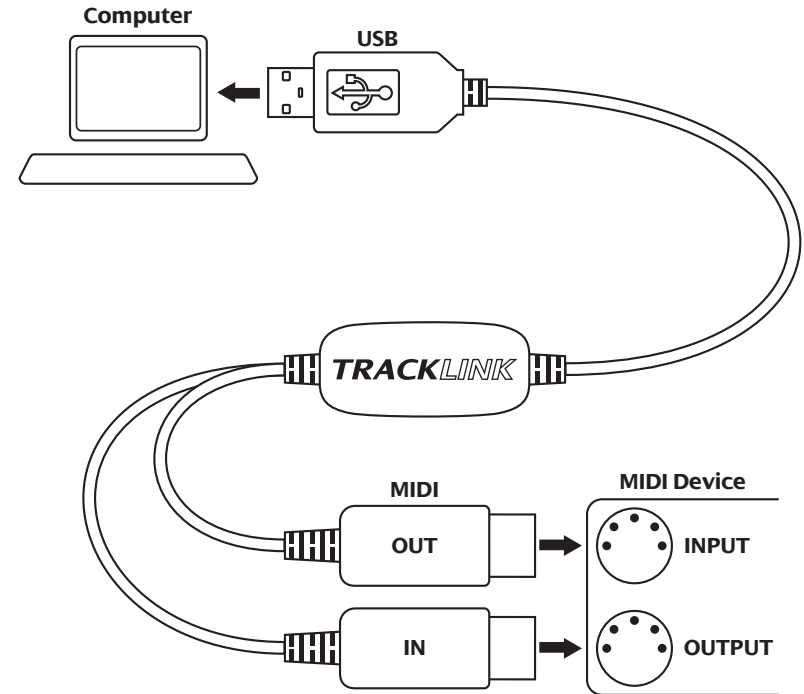

Hosa Technology: USM-422 TRACKLINK MIDI to USB Interface

Specifications	
Connector 1	USB 2.0 Type A
Connector 2	MIDI 5-pin DIN (IN/Red)
Connector 3	MIDI 5-pin DIN (OUT/Black)
Supports up to 16 channels	
Power	Bus Powered
Requirements	<ul style="list-style-type: none"> • Windows Vista or newer • Mac OS X 10.6 or newer • Digital Audio Workstation or MIDI editing software