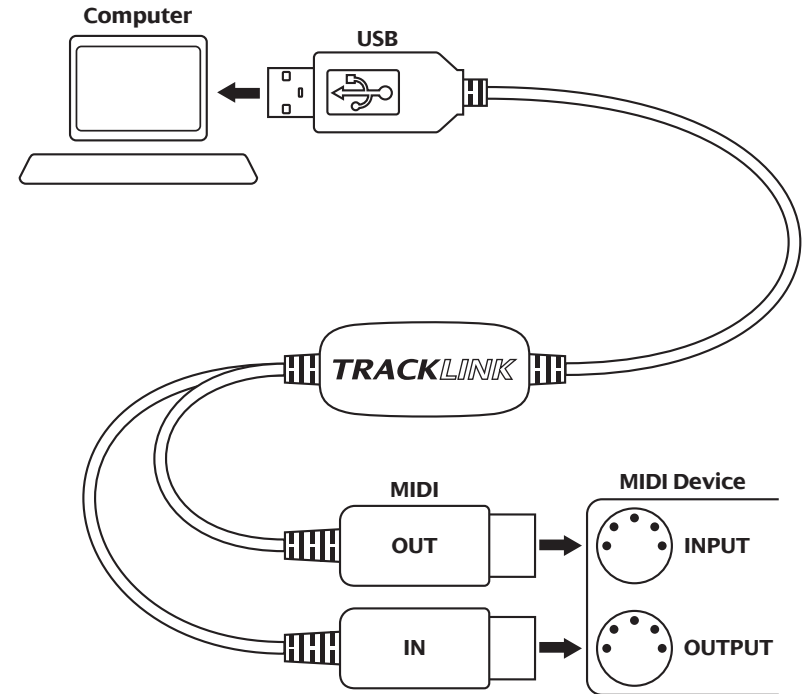

# Hosa Technology: USM-422 TRACKLINK MIDI to USB Interface

Specifications	
<b>Connector 1</b>	USB 2.0 Type A
<b>Connector 2</b>	MIDI 5-pin DIN (IN/Red)
<b>Connector 3</b>	MIDI 5-pin DIN (OUT/Black)
Supports up to 16 channels	
<b>Power</b>	Bus Powered
<b>Requirements</b>	<ul style="list-style-type: none"> <li>Windows Vista or newer</li> <li>Mac OS X 10.6 or newer</li> <li>Digital Audio Workstation or MIDI editing software</li> </ul>