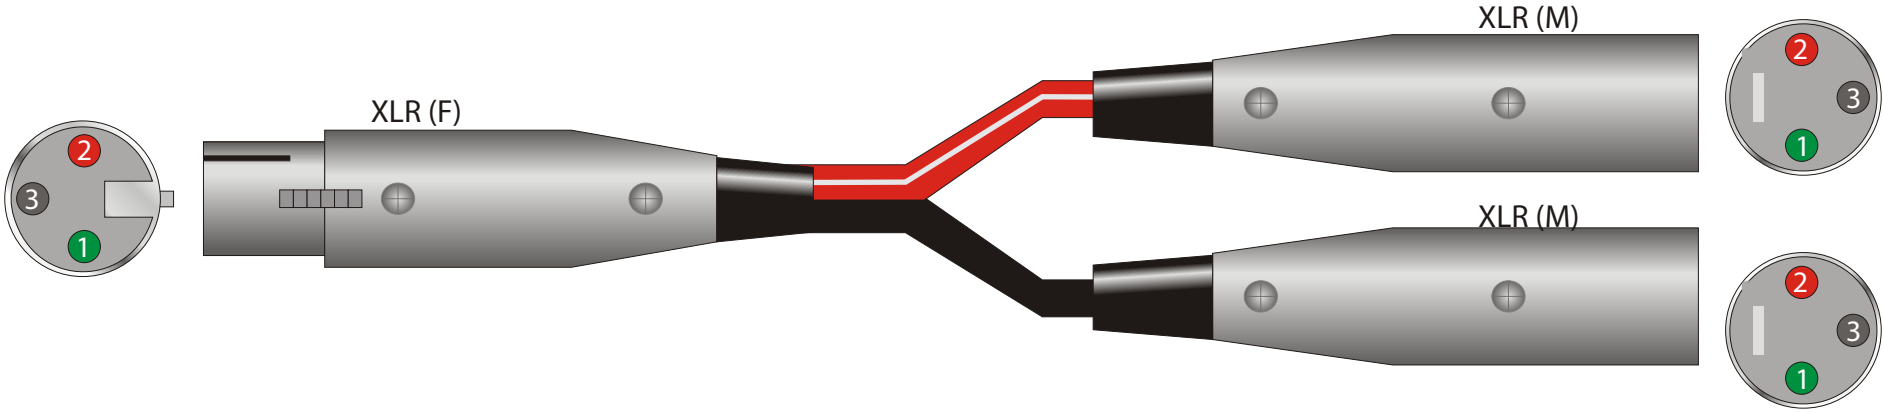

YXM-121

Y Cable, XLR3F to Dual XLR3M

YXM-121

Hosa Technology

HOSA TECHNOLOGY, 6650 CABALLERO BLVD, BUENA PARK, CA 90620 PHONE: 714.522.8878 FAX: 714.522.4540