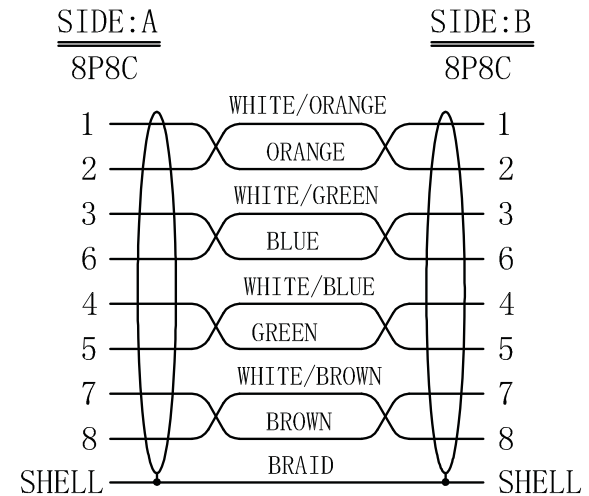

Hosa Technology: CAT-600BK Series Category 6 Cable

Specifications	
Series	CAT-600BK
Conductors	Stranded 24 AWG x 8 OFC (4 twisted pairs)
Conductor Strands	7/0.19 mm
Shield	Foil plus braided
Jacket	PVC 6 mm
Connectors	8P8C/RJ45
Wiring Standard	T568B

Length	Model
5 ft	CAT-605BK
10 ft	CAT-610BK
25 ft	CAT-625BK
50 ft	CAT-650BK
100 ft	CAT-6100BK