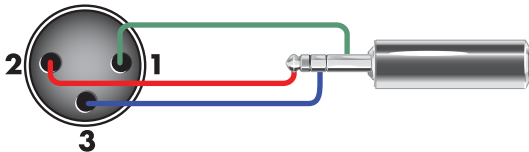

Wiring Diagram

MXM-000

Front
View

Hot

Ground

Cold