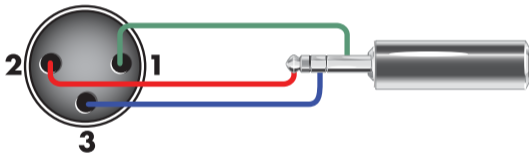

# Wiring Diagram

XVS-100F

Front  
View

Hot

Ground

Cold