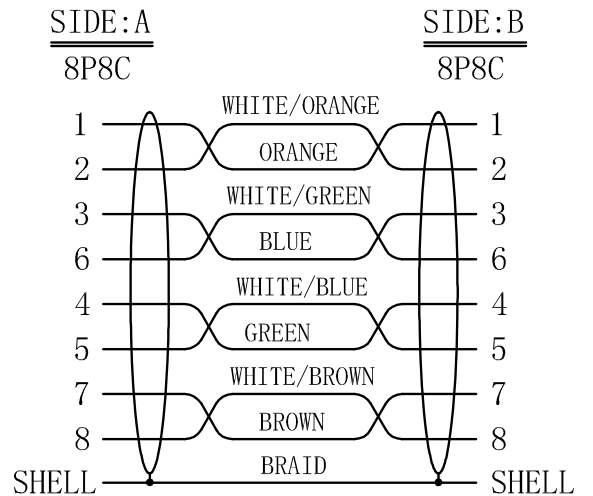

## CAT-600BK

### Specifications

<b>Series</b>	CAT-600BK
<b>Lengths</b>	5, 10, 25, 50, 100 ft
<b>Connector 1</b>	8P8C/RJ45
<b>Connector 2</b>	8P8C/RJ45
<b>Conductors</b>	Stranded 24 AWG x 8 OFC (4 twisted pairs)
<b>Conductor Strands</b>	7/0.19 mm
<b>Shield</b>	Foil plus braided
<b>Jacket</b>	6.0 mm Ø PVC
<b>Wiring Standard</b>	T568B