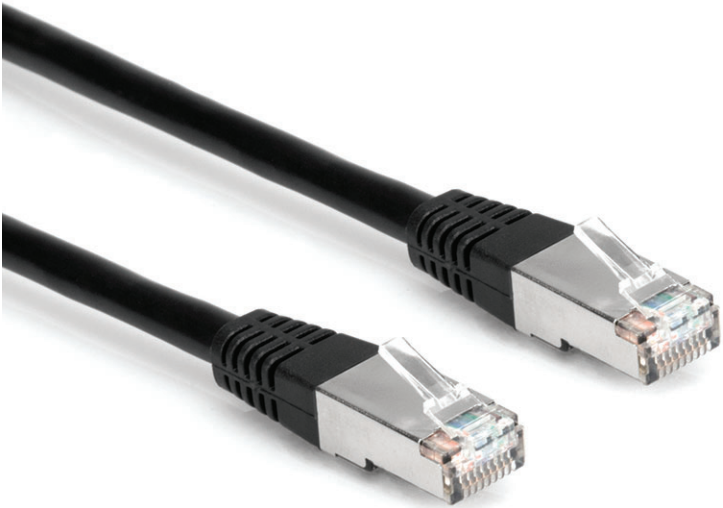

# Category 6 Cable

## CAT-600BK

### Specifications

<b>Series</b>	CAT-600BK
<b>Lengths</b>	5, 10, 25, 50, 100 ft
<b>Connector 1</b>	8P8C/RJ45
<b>Connector 2</b>	8P8C/RJ45
<b>Conductors</b>	Stranded 24 AWG x 8 OFC (4 twisted pairs)
<b>Conductor Strands</b>	7/0.19 mm
<b>Shield</b>	Foil plus braided
<b>Jacket</b>	6.0 mm Ø PVC
<b>Wiring Standard</b>	T568B