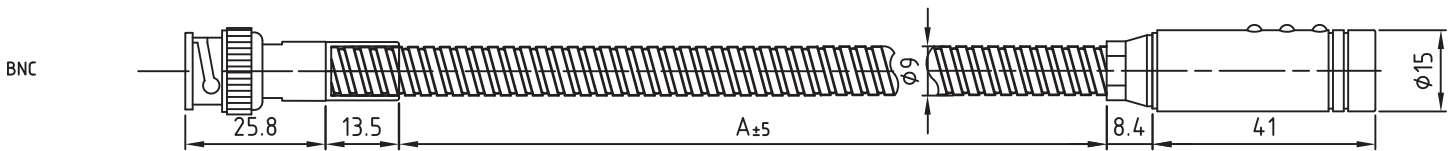

### Specifications

Series	LTE-500BNC
Length	15, 18 in
Lamp Type	LED
Connector Type	BNC Male
Input Voltage	12 VDC
Current Draw	53 mA
Lumens	20