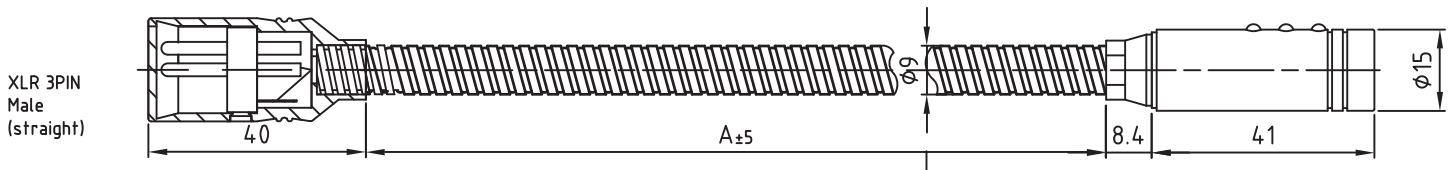

### Specifications

Series	LTE-500XLR
Length	15, 18 in
Lamp Type	LED
Connector Type	XLR3M
Input Voltage	12 VDC
Current Draw	53 mA
Lumens	20