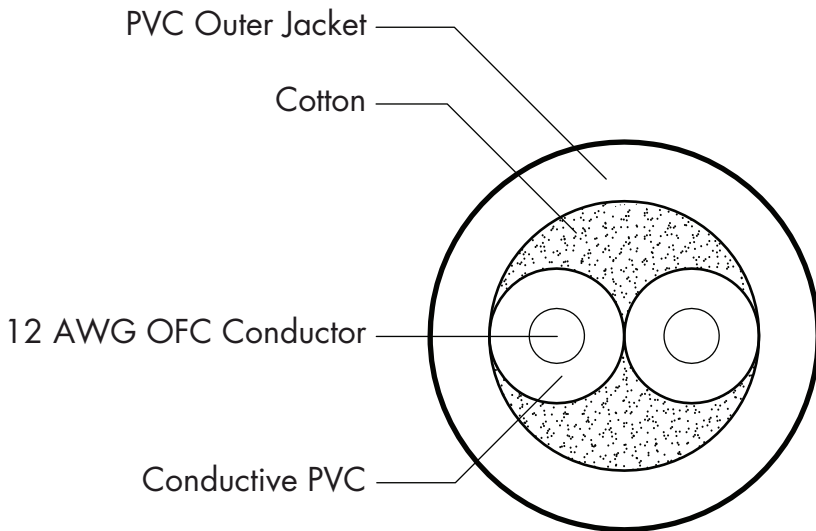

Edge Speaker Cable

SKT-200Q

Specifications

Series	SKT-200Q
Lengths	3, 5, 10, 15, 20, 25, 30, 50, 75, 100 ft
Connector 1	Neutrik speakON
Connector 2	Neutrik ¼ in TS
Conductors	12 AWG x 2 OFC
Jacket	10 mm Ø