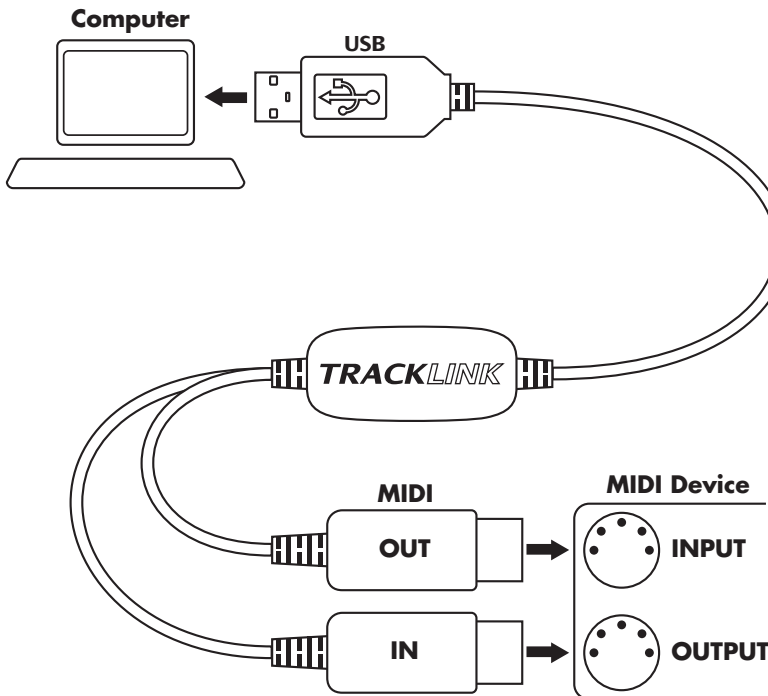

TRACKLINK MIDI to USB Interface

USM-422

Specifications

Series	USM-422
Connector 1	USB 2.0 Type A
Connector 2	MIDI 5-pin DIN (IN/Red)
Connector 3	MIDI 5-pin DIN (OUT/Black)
Power	Bus Powered

Supports up to 16 channels